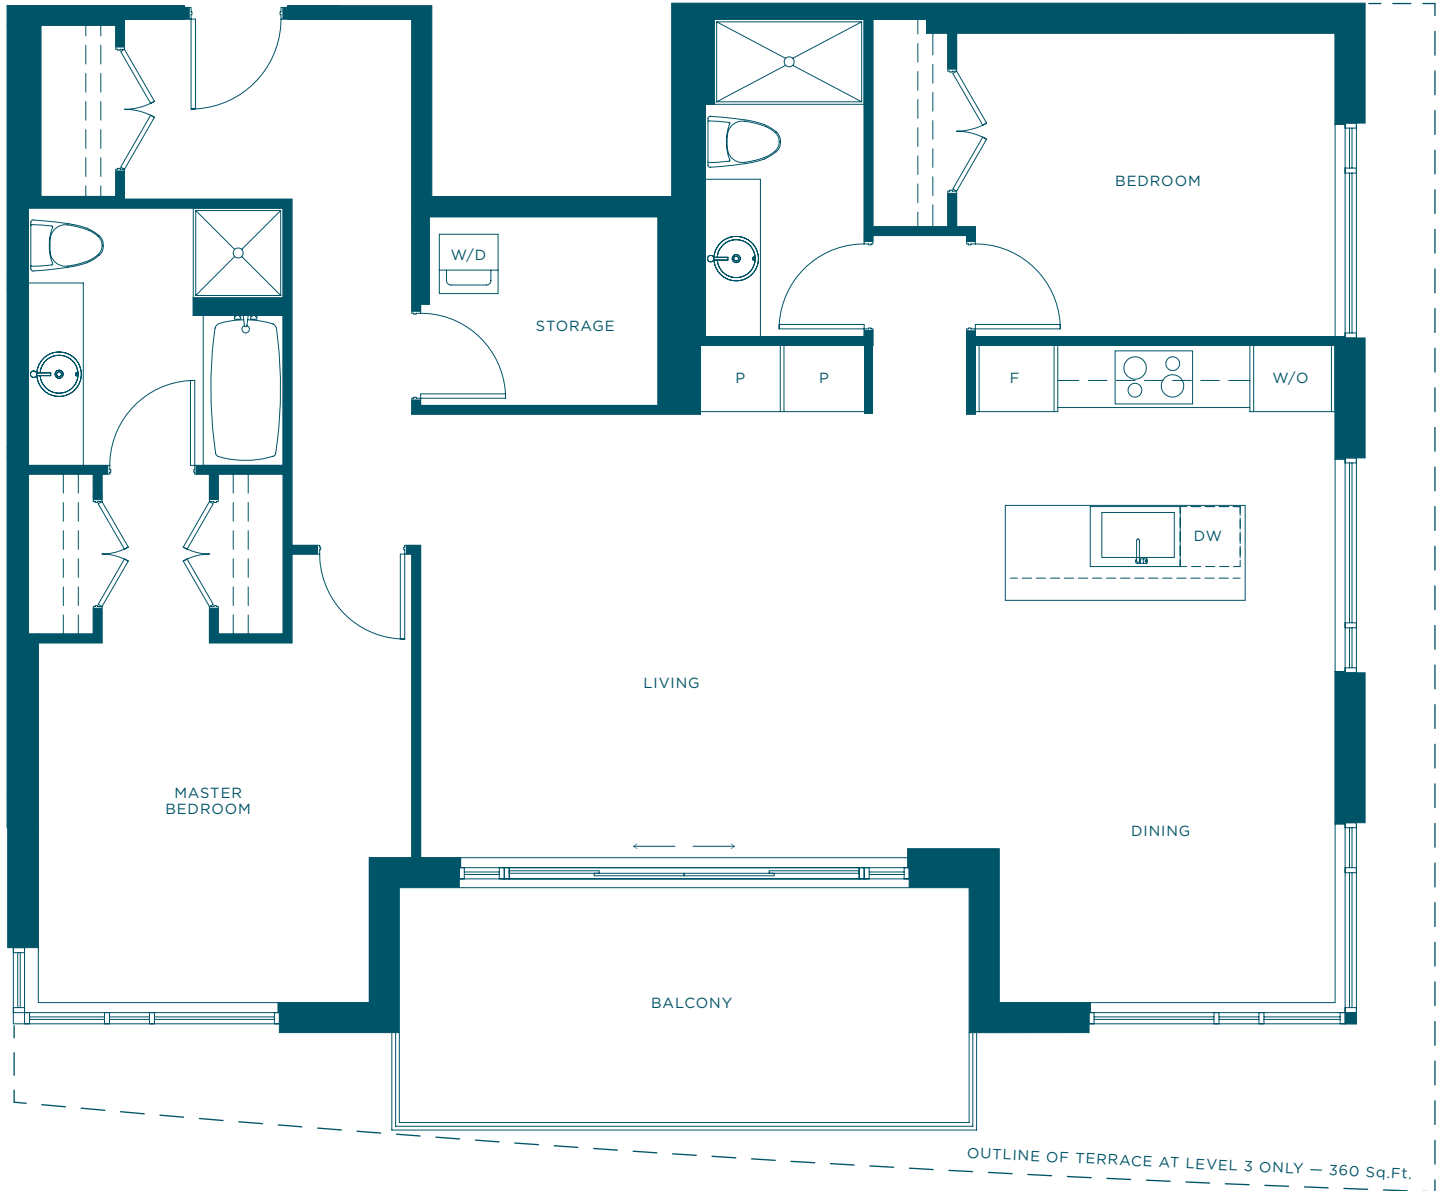

C5 | 03

2 BEDROOM
Interior | 1382 Sq.Ft.
Exterior | 149 Sq.Ft.

NAVÍO™
NORTH

LEVEL 3-10

Concert reserves the right to make modifications and changes to floor plans, project design, specifications and features. Final suite size, dimensions, and floorplans are approximate and may vary. E.&O.E. May 2016